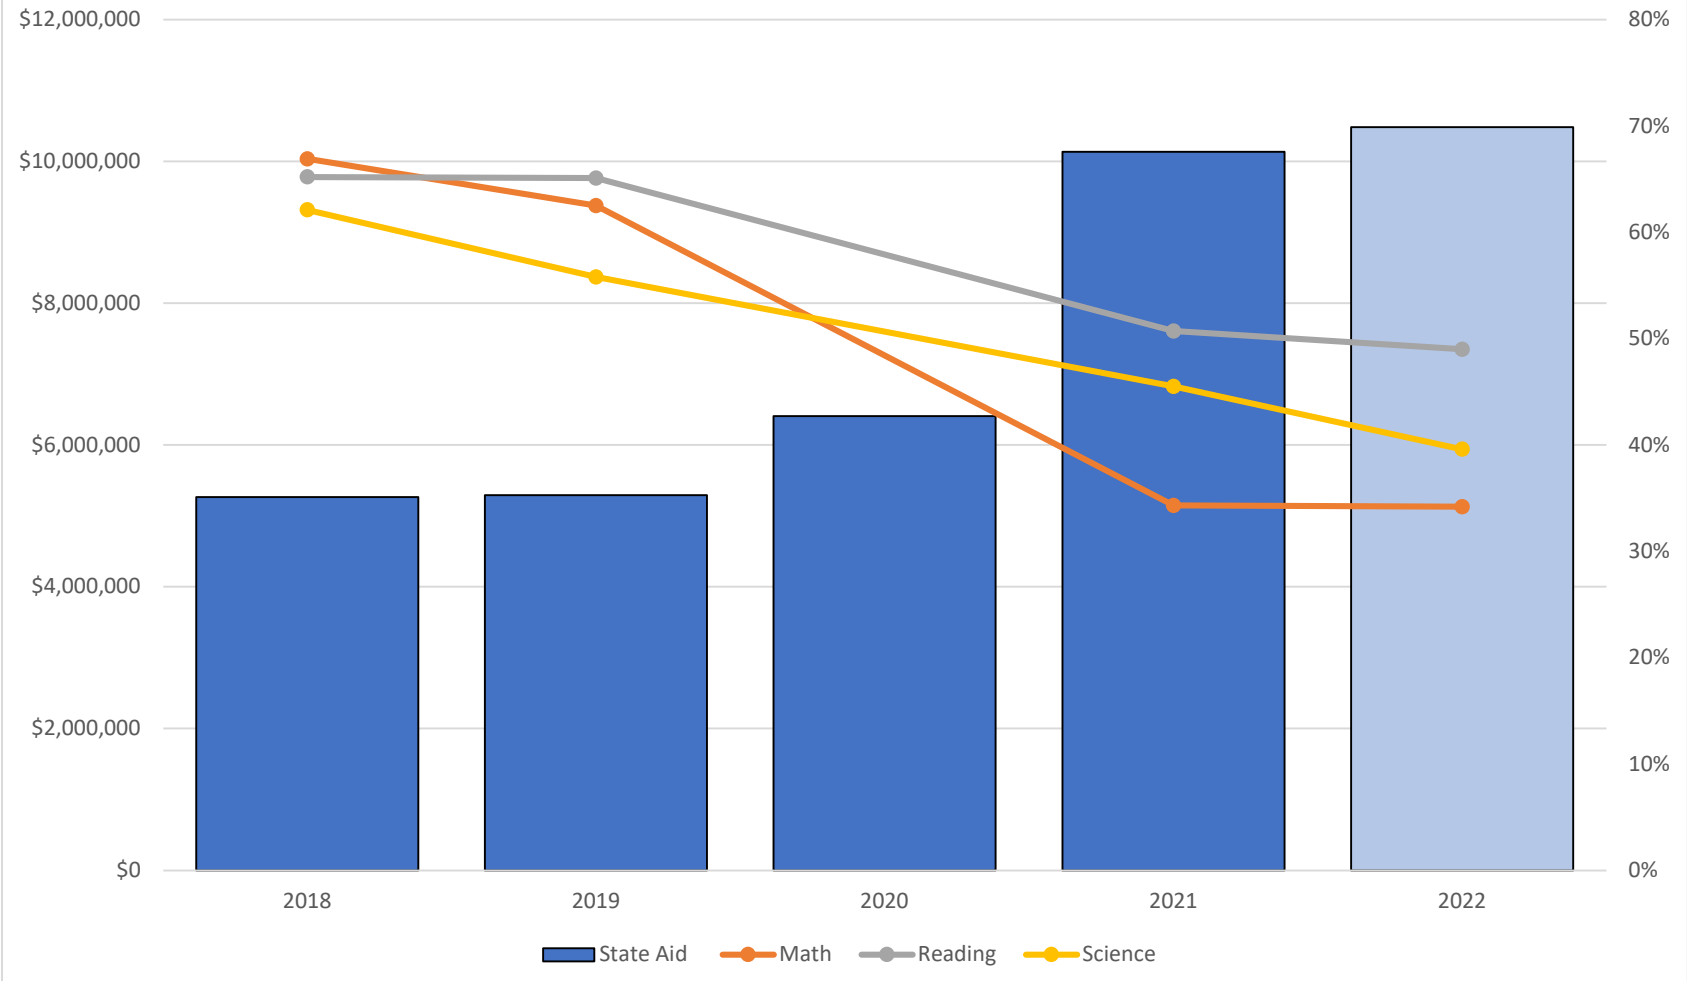

Wabasha - Kellogg Public School District State Aid and Percentage of Students Proficient in Reading, Math and Science

Student Proficiency Source: Minnesota Report Card, <https://rc.education.mn.gov>

State Aid Source: MDE School District Financial Profiles, <https://public.education.mn.gov/MDEAnalytics/DataTopic.jsp?TOPICID=42>