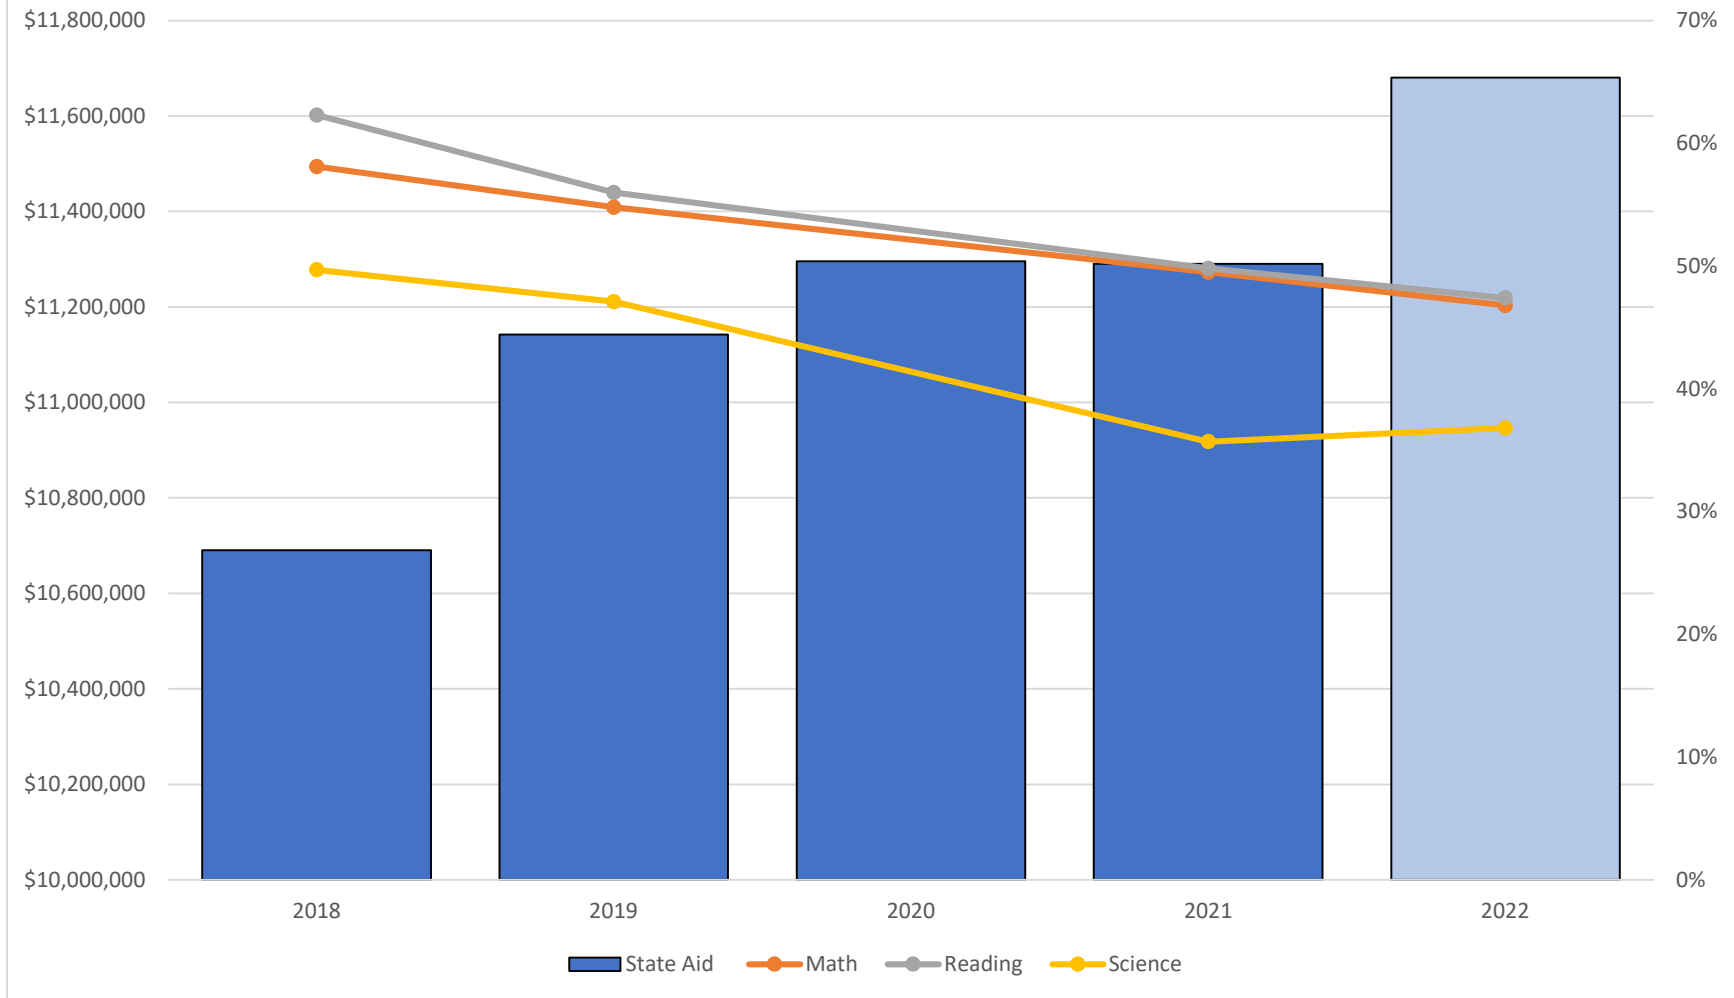

## Lake City Public School District State Aid and Percentage of Students Proficient in Reading, Math and Science

Student Proficiency Source: Minnesota Report Card, <https://rc.education.mn.gov>

State Aid Source: MDE School District Financial Profiles, <https://public.education.mn.gov/MDEAnalytics/DataTopic.jsp?TOPICID=42>